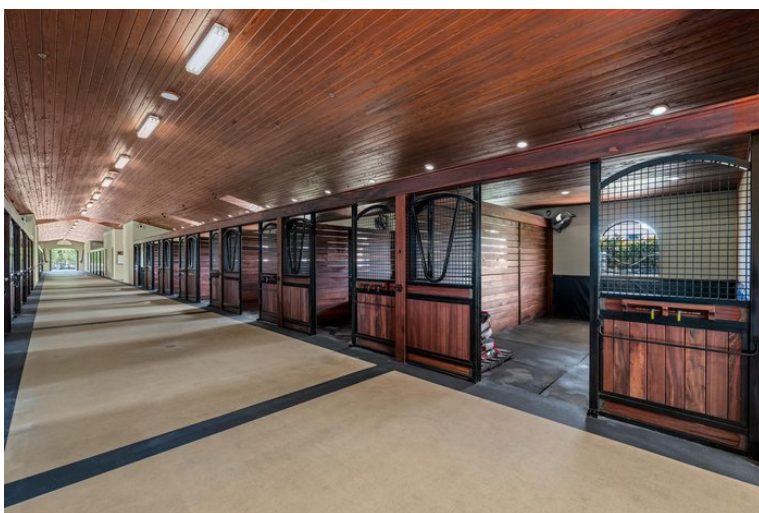

### Features

- Directly Adjoining Wellington International Showgrounds (formerly Palm Beach International Equestrian Center)
- 5+ Acres
- 24 Stalls With All-Weather Fiber Arena and Grass Field
- 6 Large Paddocks and Walker
- Owners' Lounge, 2 Offices, Tack Room, and Feed Room
- 2 Dog Runs
- Commercial Laundry
- Large Storage Building
- 4-Bedroom Apartment, Each Bedroom Has Private Bath and Kitchenette, Plus Shared Full Kitchen, Living Room and Laundry